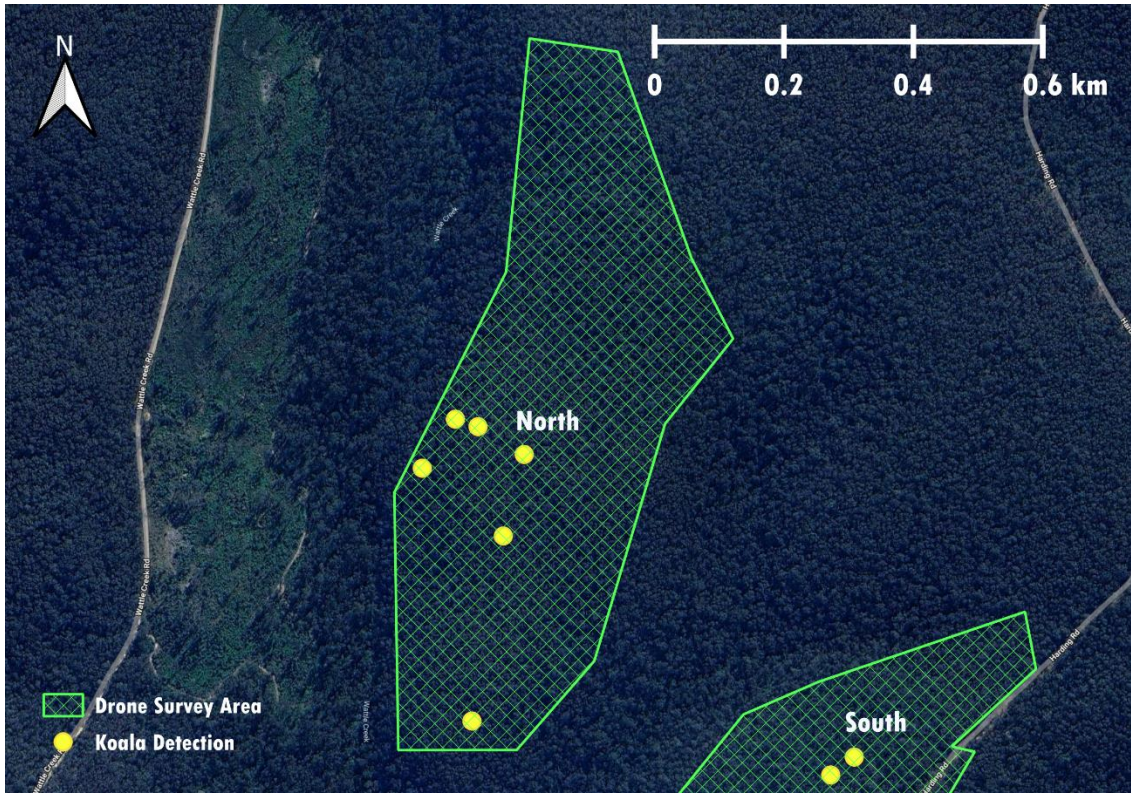

Wildseek Gippsland Hub – Wattle Creek Missions Koala Detection May 2024

Table 1. Tally of koala detections across all survey sites.

Site	2024 Koalas Detected
Wattle Creek North	6
Wattle Creek South	5
TOTAL	11

Table 2. GPS coordinates of koala detections across all survey sites.

Site	Latitude	Longitude
Wattle Creek North	-37.6630592	147.4204101
Wattle Creek North	-37.6623802	147.4209899
Wattle Creek North	-37.6665611	147.4212799
Wattle Creek North	-37.6624832	147.4213867
Wattle Creek North	-37.6639976	147.4218292
Wattle Creek North	-37.6628684	147.4221954
Wattle Creek South	-37.6670608	147.4279785
Wattle Creek South	-37.6688308	147.4277038
Wattle Creek South	-37.6673088	147.4275665
Wattle Creek South	-37.6676597	147.4265594
Wattle Creek South	-37.6729164	147.4261169

Figure 1. Automated koala detections from drone-derived thermal imagery for Wattle Creek North (and partial view of Wattle Creek South).

Figure 2. Automated koala detections from drone-derived thermal imagery for Wattle Creek South (and partial view of Wattle Creek North).