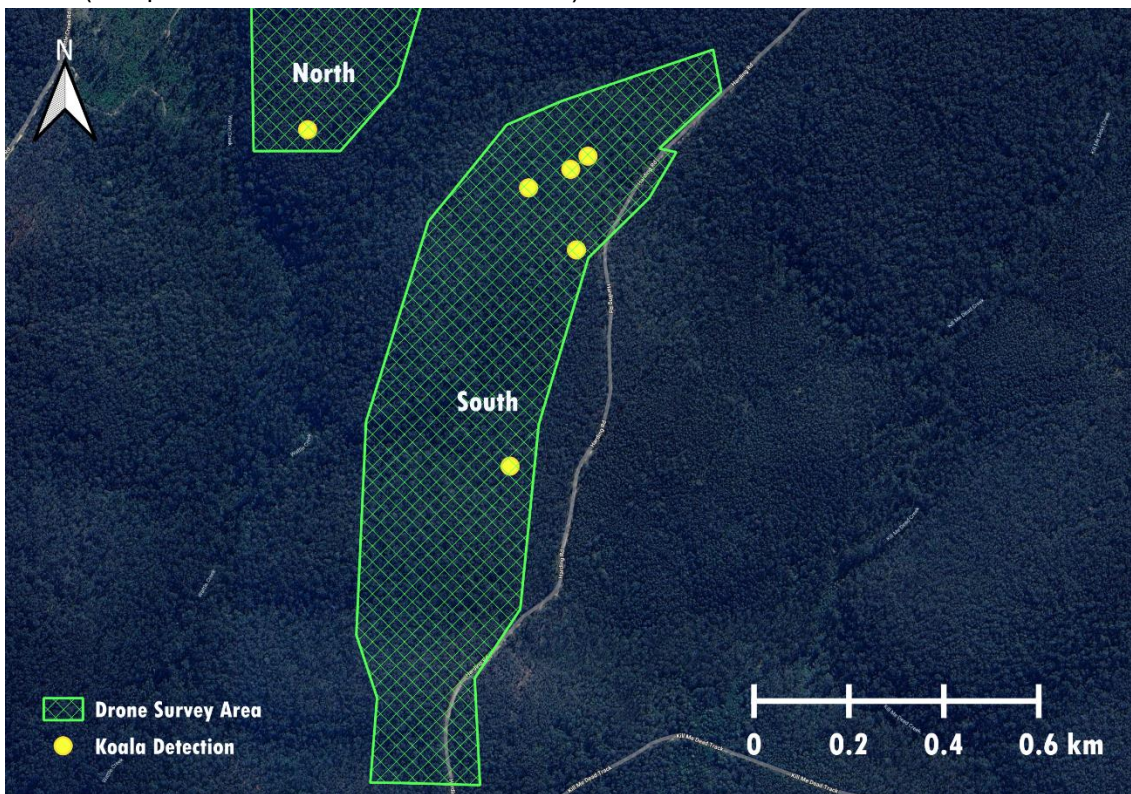

Table 2. GPS coordinates of koala detections across all survey sites.

Site	Latitude	Longitude
Wattle Creek North	-37.6630592	147.4204101
Wattle Creek North	-37.6623802	147.4209899
Wattle Creek North	-37.6665611	147.4212799
Wattle Creek North	-37.6624832	147.4213867
Wattle Creek North	-37.6639976	147.4218292
Wattle Creek North	-37.6628684	147.4221954
Wattle Creek South	-37.6670608	147.4279785
Wattle Creek South	-37.6688308	147.4277038
Wattle Creek South	-37.6673088	147.4275665
Wattle Creek South	-37.6676597	147.4265594
Wattle Creek South	-37.6729164	147.4261169

Figure 1. Automated koala detections from drone-derived thermal imagery for Wattle Creek North (and partial view of Wattle Creek South).

Figure 2. Automated koala detections from drone-derived thermal imagery for Wattle Creek South (and partial view of Wattle Creek North).